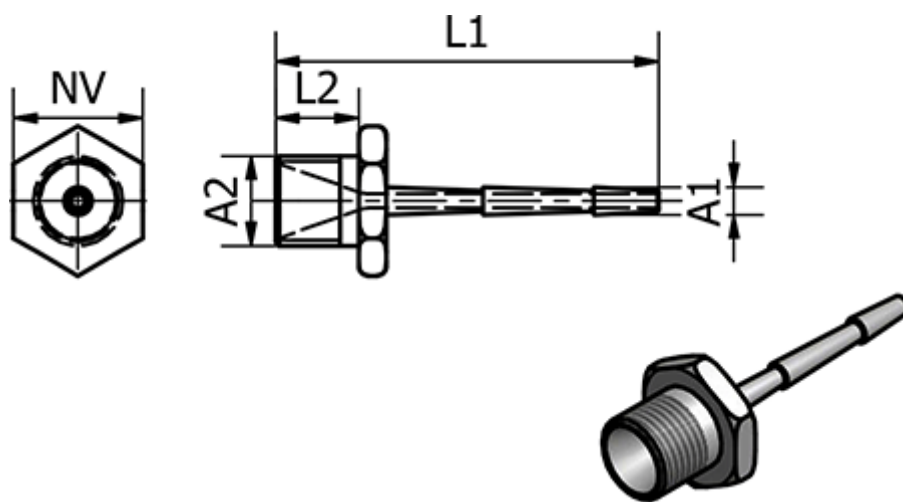

Data Sheet

Article number: 586239CSES

Description: Tube Connector 239.CS-ES, Ø13 - G 1/4"
Stainless

Measures

Ext. Hose Diameter A1	= 13
L1	= 48.5
L2	= 10
NV	= 19
Thread A2	= G 1/4"